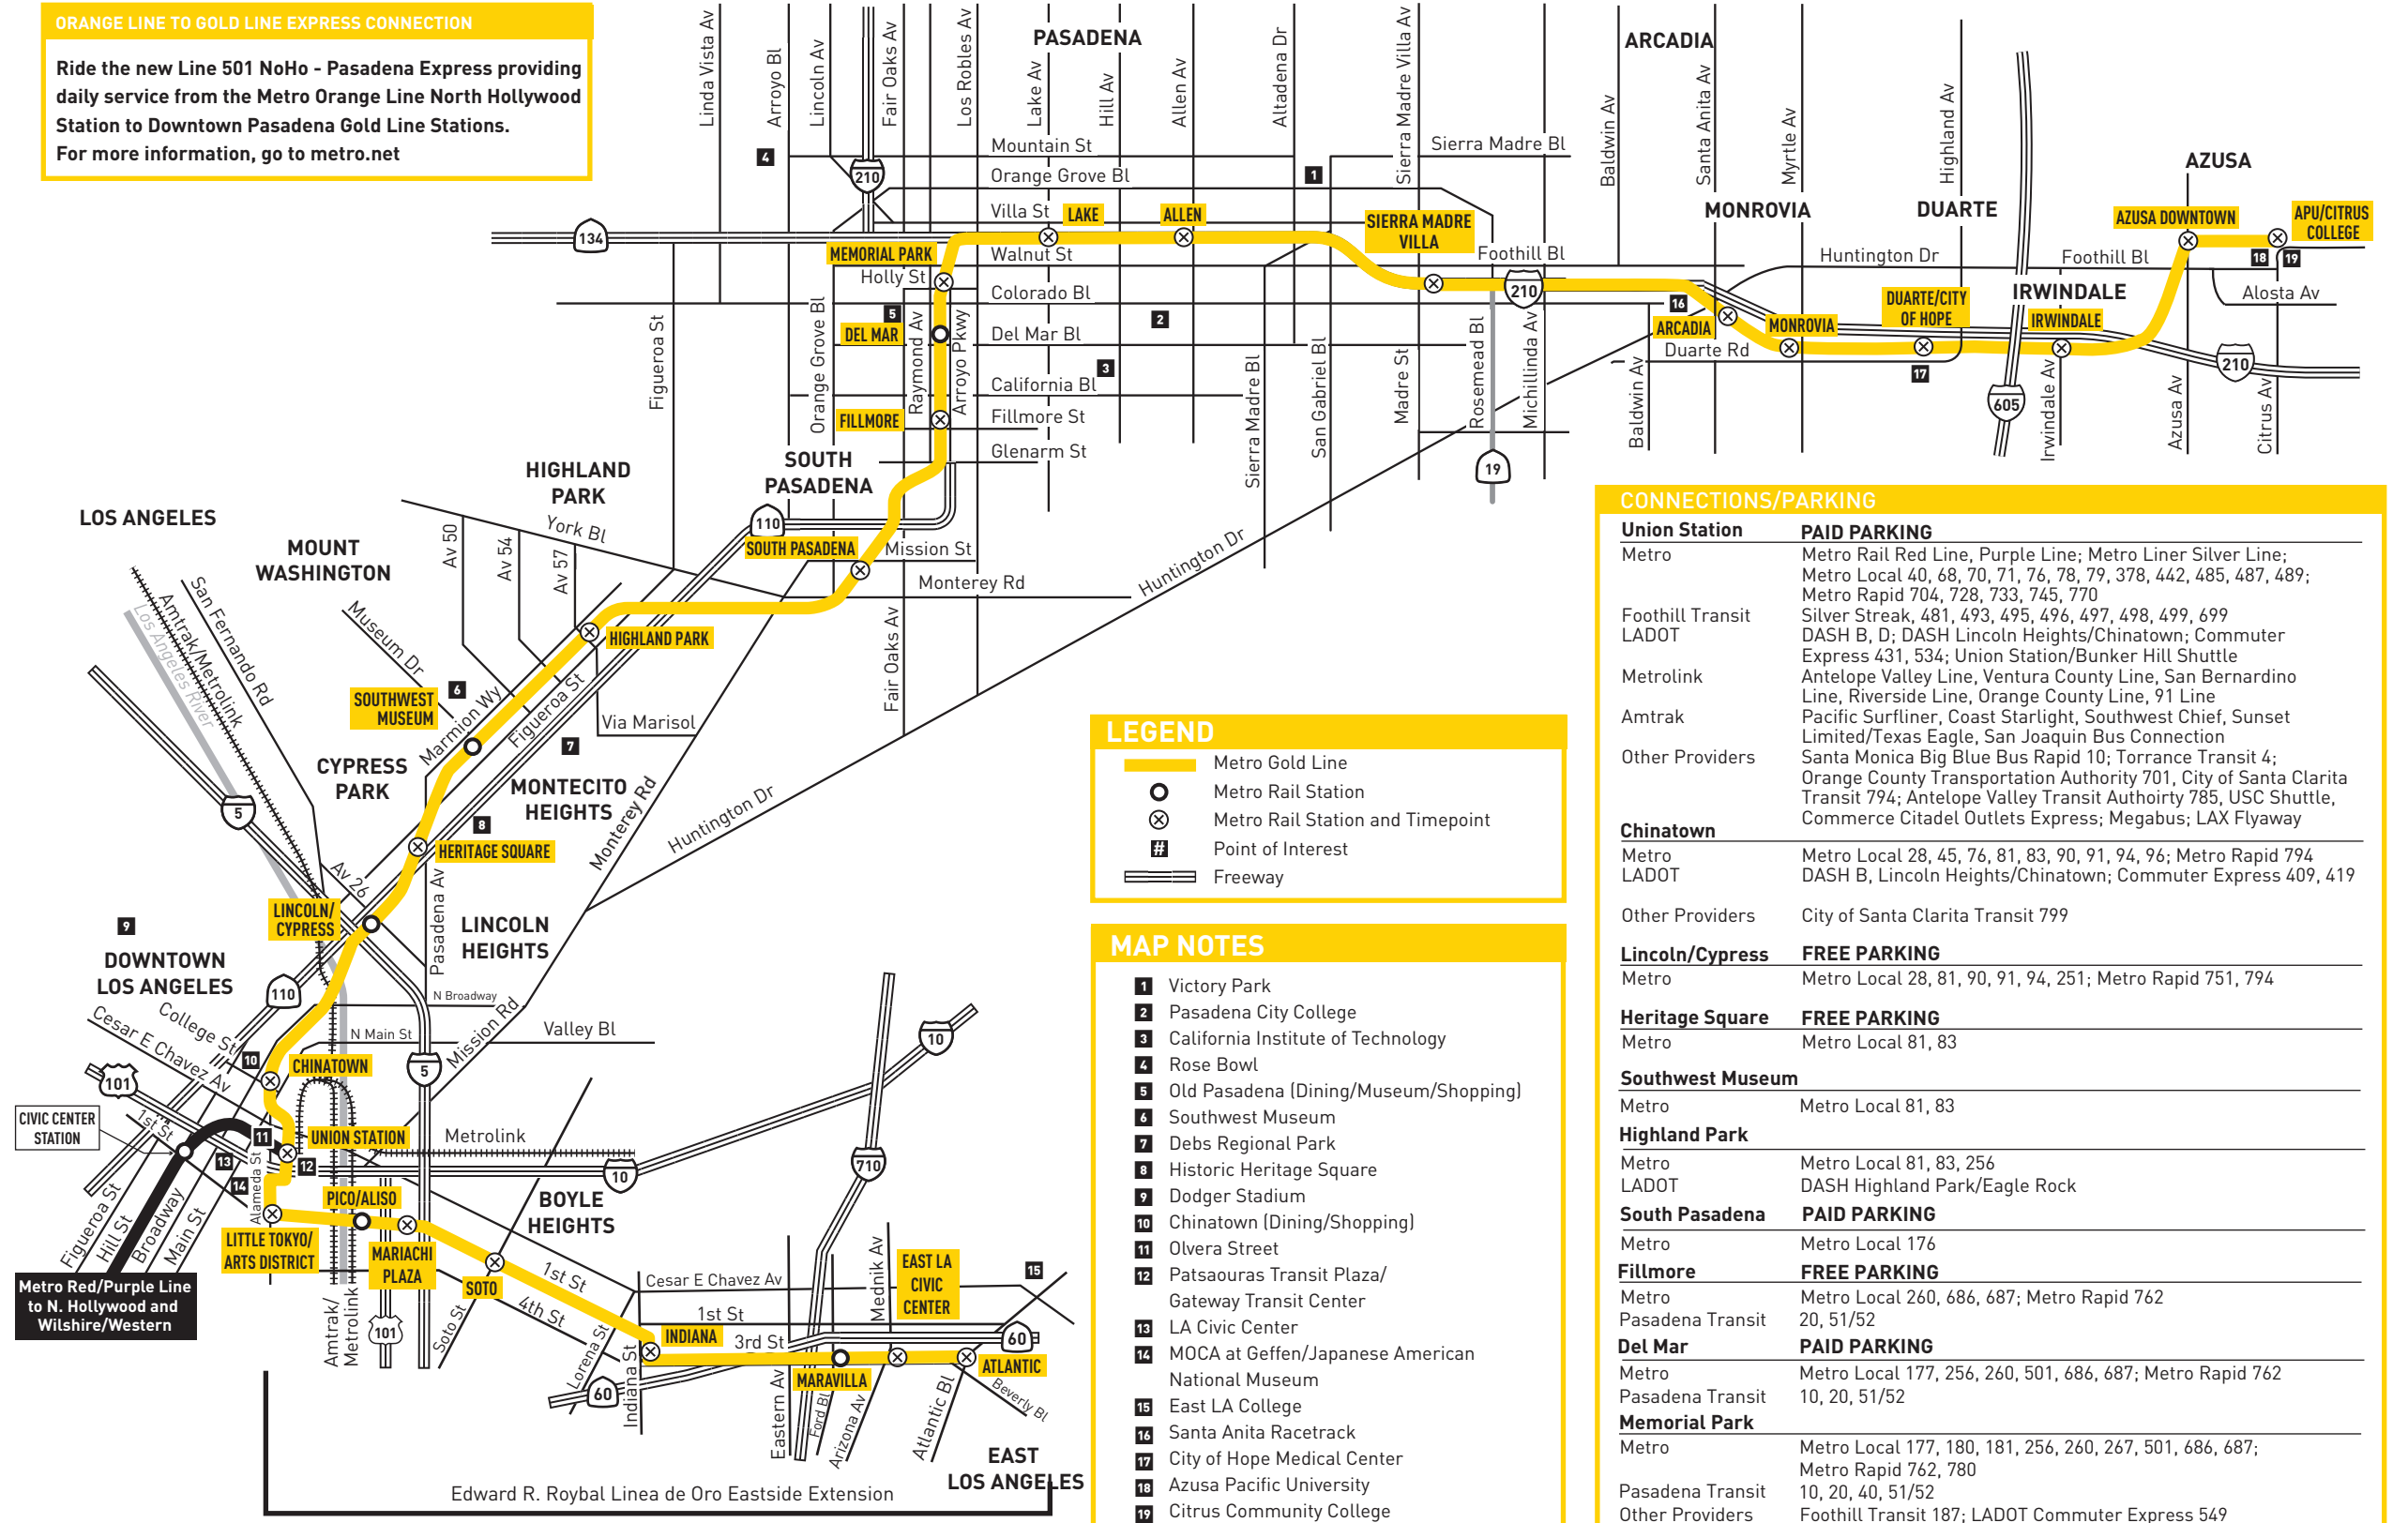

**ORANGE LINE TO GOLD LINE EXPRESS CONNECTION**

Ride the new Line 501 NoHo - Pasadena Express providing daily service from the Metro Orange Line North Hollywood Station to Downtown Pasadena Gold Line Stations. For more information, go to metro.net

**LEGEND**

- Metro Gold Line
- Metro Rail Station
- Metro Rail Station and Timepoint
- Point of Interest
- Freeway

- MAP NOTES**
- 1 Victory Park
  - 2 Pasadena City College
  - 3 California Institute of Technology
  - 4 Rose Bowl
  - 5 Old Pasadena (Dining/Museum/Shopping)
  - 6 Southwest Museum
  - 7 Debs Regional Park
  - 8 Historic Heritage Square
  - 9 Dodger Stadium
  - 10 Chinatown (Dining/Shopping)
  - 11 Olvera Street
  - 12 Patsaouras Transit Plaza/Gateway Transit Center
  - 13 LA Civic Center
  - 14 MOCA at Geffen/Japanese American National Museum
  - 15 East LA College
  - 16 Santa Anita Racetrack
  - 17 City of Hope Medical Center
  - 18 Azusa Pacific University
  - 19 Citrus Community College

Table listing connections and parking options for Arcadia, Monrovia, Duarte/City of Hope, Irwindale, Azusa, and APU/Citrus.

Monday through Friday Schedule

Metro Gold Line

Southbound (Approximate Times)

Table with 18 columns representing stations from Azusa to Los Angeles. Includes a section for 'Opening March 5, 2016' and a 'THEN SERVICE EVERY 6 MINUTES UNTIL' section.

CONNECTIONS/PARKING

Table listing connections and parking options for Atlantic, East LA Civic Center, Maravilla, Indiana, Soto, Mariachi Plaza, Pico/Aliso, and Little Tokyo/Arts District.

Saturday, Sunday & Holiday Schedule